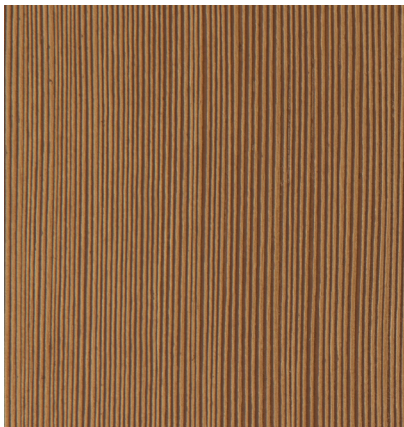

WHEAT

TEAK

BIRCH

CLASSIC BROWN

MAHOGANI
(WGM)

OAK
(WGO)

FIR
(WGF)

BE AWARE: Actual colours of stains and paints may vary due to printing process and paper stocks. In order to select true colours choose colours from actual paint swatches from your door distributor or retailer.

STAIN COLOUR GUIDE

CONCORD BLACK

ANTIQUE BROWN

GOLDEN OAK

CHERRY

MAHOAGANY
(WGM)

OAK
(WGO)

FIR
(WGF)

CLASSIC GREY

ANTIQUE GREY

MAHOGANY

ENGLISH WALNUT

MAHOGANY
(WGM)

OAK
(WGO)

FIR
(WGF)