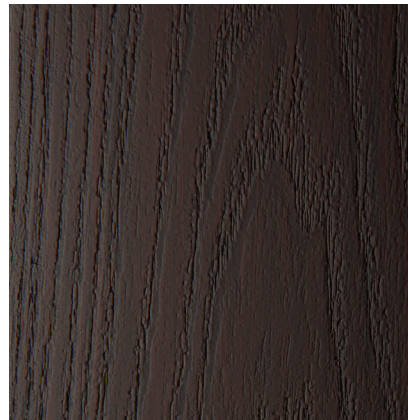

WHEAT

TEAK

BIRCH

CLASSIC BROWN

MAHOGANI
(WGM)

OAK
(WGO)

FIR
(WGF)

BE AWARE: Actual colours of stains and paints may vary due to printing process and paper stocks. In order to select true colours choose colours from actual paint swatches from your door distributor or retailer.

STAIN COLOUR GUIDE

CONCORD BLACK

ANTIQUE BROWN

GOLDEN OAK

CHERRY

MAHOAGANY
(WGM)

OAK
(WGO)

FIR
(WGF)

CLASSIC GREY

ANTIQUE GREY

MAHOGANY

ENGLISH WALNUT

MAHOGANY
(WGM)

OAK
(WGO)

FIR
(WGF)