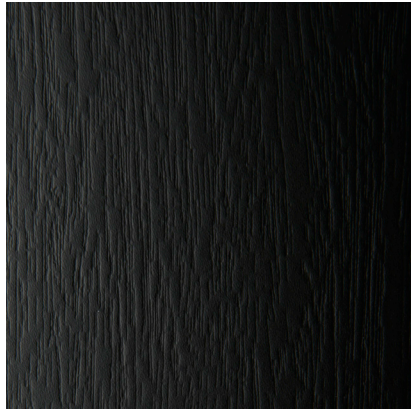

WHEAT

TEAK

BIRCH

CLASSIC BROWN

MAHOGANI
(WGM)

OAK
(WGO)

FIR
(WGF)

BE AWARE: Actual colours of stains and paints may vary due to printing process and paper stocks. In order to select true colours choose colours from actual paint swatches from your door distributor or retailer.

STAIN COLOUR GUIDE

CONCORD BLACK

ANTIQUE BROWN

GOLDEN OAK

CHERRY

MAHOAGANY
(WGM)

OAK
(WGO)

FIR
(WGF)

CLASSIC GREY

ANTIQUE GREY

MAHOGANY

ENGLISH WALNUT

MAHOGANY
(WGM)

OAK
(WGO)

FIR
(WGF)