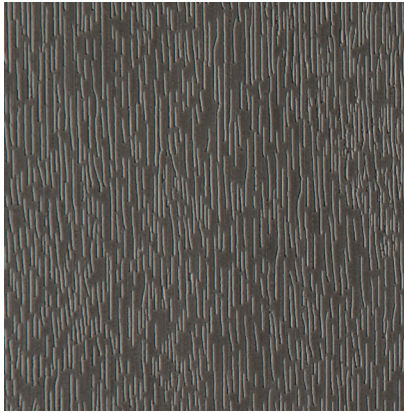

WHEAT

TEAK

BIRCH

CLASSIC BROWN

MAHOGANI
(WGM)

OAK
(WGO)

FIR
(WGF)

BE AWARE: Actual colours of stains and paints may vary due to printing process and paper stocks. In order to select true colours choose colours from actual paint swatches from your door distributor or retailer.

STAIN COLOUR GUIDE

CONCORD BLACK

ANTIQUE BROWN

GOLDEN OAK

CHERRY

MAHOAGANY
(WGM)

OAK
(WGO)

FIR
(WGF)

CLASSIC GREY

ANTIQUE GREY

MAHOGANY

ENGLISH WALNUT

MAHOGANY
(WGM)

OAK
(WGO)

FIR
(WGF)