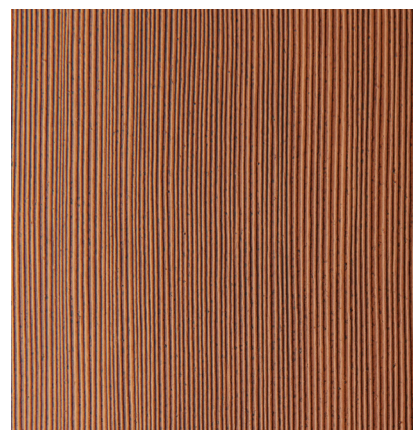

WHEAT

TEAK

BIRCH

CLASSIC BROWN

MAHOGANI
(WGM)

OAK
(WGO)

FIR
(WGF)

BE AWARE: Actual colours of stains and paints may vary due to printing process and paper stocks. In order to select true colours choose colours from actual paint swatches from your door distributor or retailer.

STAIN COLOUR GUIDE

CONCORD BLACK

ANTIQUE BROWN

GOLDEN OAK

CHERRY

MAHOAGANY
(WGM)

OAK
(WGO)

FIR
(WGF)

CLASSIC GREY

ANTIQUE GREY

MAHOGANY

ENGLISH WALNUT

MAHOGANY
(WGM)

OAK
(WGO)

FIR
(WGF)