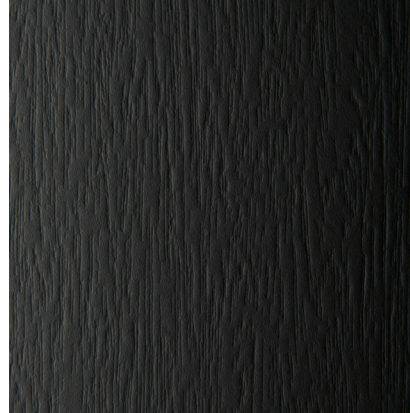

WHEAT

TEAK

BIRCH

CLASSIC BROWN

MAHOGANI
(WGM)

OAK
(WGO)

FIR
(WGF)

BE AWARE: Actual colours of stains and paints may vary due to printing process and paper stocks. In order to select true colours choose colours from actual paint swatches from your door distributor or retailer.

STAIN COLOUR GUIDE

CONCORD BLACK

ANTIQUE BROWN

GOLDEN OAK

CHERRY

MAHOAGANY
(WGM)

OAK
(WGO)

FIR
(WGF)

CLASSIC GREY

ANTIQUE GREY

MAHOGANY

ENGLISH WALNUT

MAHOGANY
(WGM)

OAK
(WGO)

FIR
(WGF)