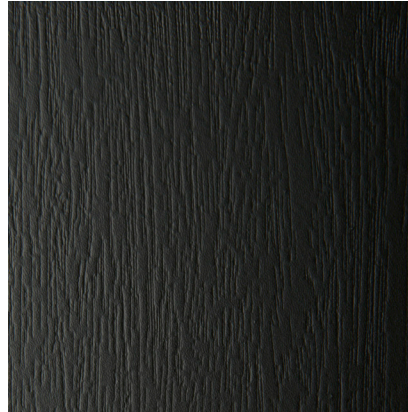

WHEAT

TEAK

BIRCH

CLASSIC BROWN

MAHOGANI
(WGM)

OAK
(WGO)

FIR
(WGF)

BE AWARE: Actual colours of stains and paints may vary due to printing process and paper stocks. In order to select true colours choose colours from actual paint swatches from your door distributor or retailer.

STAIN COLOUR GUIDE

CONCORD BLACK

ANTIQUE BROWN

GOLDEN OAK

CHERRY

MAHOAGANY
(WGM)

OAK
(WGO)

FIR
(WGF)

CLASSIC GREY

ANTIQUE GREY

MAHOGANY

ENGLISH WALNUT

MAHOGANY
(WGM)

OAK
(WGO)

FIR
(WGF)