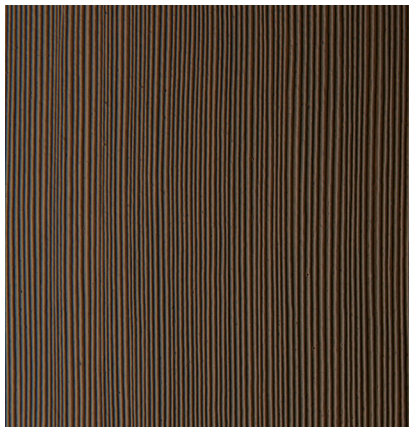

WHEAT

TEAK

BIRCH

CLASSIC BROWN

MAHOGANI
(WGM)

OAK
(WGO)

FIR
(WGF)

BE AWARE: Actual colours of stains and paints may vary due to printing process and paper stocks. In order to select true colours choose colours from actual paint swatches from your door distributor or retailer.

STAIN COLOUR GUIDE

CONCORD BLACK

ANTIQUE BROWN

GOLDEN OAK

CHERRY

MAHOAGANY
(WGM)

OAK
(WGO)

FIR
(WGF)

CLASSIC GREY

ANTIQUE GREY

MAHOGANY

ENGLISH WALNUT

MAHOGANY
(WGM)

OAK
(WGO)

FIR
(WGF)