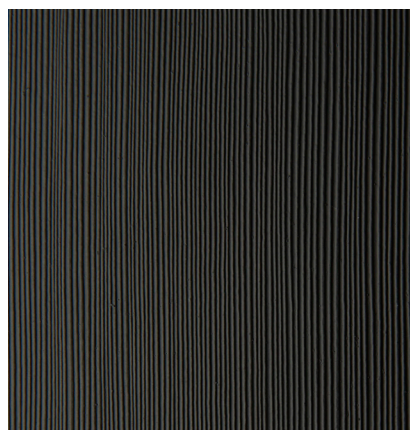

WHEAT

TEAK

BIRCH

CLASSIC BROWN

MAHOGANI
(WGM)

OAK
(WGO)

FIR
(WGF)

BE AWARE: Actual colours of stains and paints may vary due to printing process and paper stocks. In order to select true colours choose colours from actual paint swatches from your door distributor or retailer.

STAIN COLOUR GUIDE

CONCORD BLACK

ANTIQUE BROWN

GOLDEN OAK

CHERRY

MAHOAGANY
(WGM)

OAK
(WGO)

FIR
(WGF)

CLASSIC GREY

ANTIQUE GREY

MAHOGANY

ENGLISH WALNUT

MAHOGANY
(WGM)

OAK
(WGO)

FIR
(WGF)