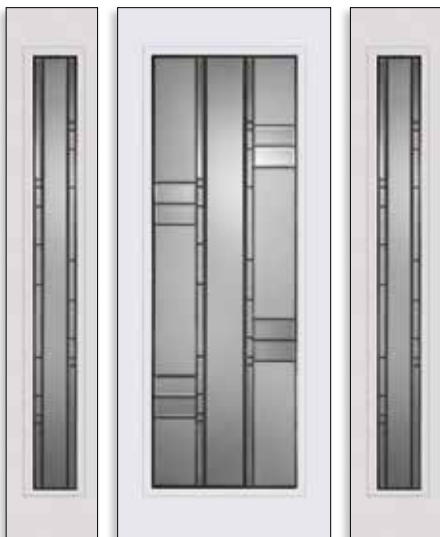

O764 / 2264 / O764 with Custom Transom