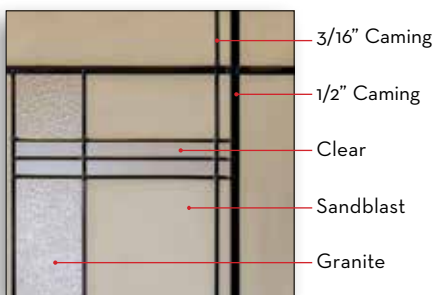

Shown in Patina

PRIVACY 7

● Privacy Guide. See pages 4 and 5.