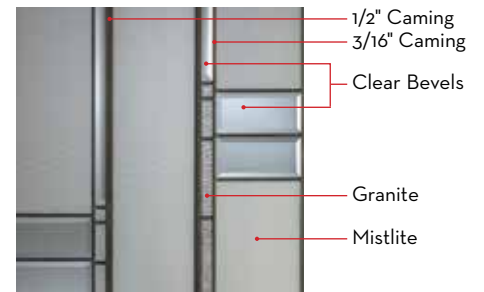

Patina

PRIVACY 7

● Privacy Guide. See pages 4 and 5.