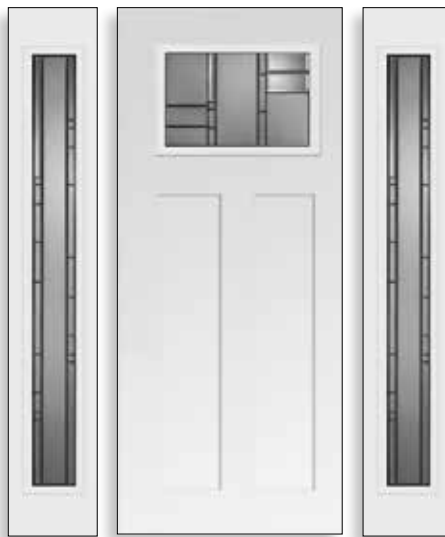

O764 / 2215 / O764