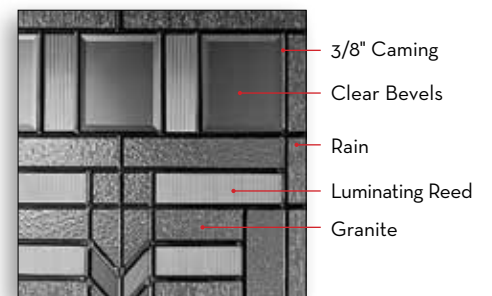

Patina

- 3/8" Caming
- Clear Bevels
- Rain
- Luminating Reed
- Granite