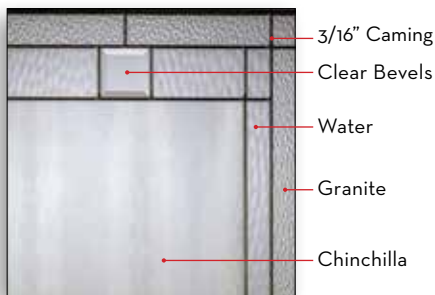

Patina

● Privacy Guide. See pages 4 and 5.

2236 / O836

Glass size: O764 / 2264 / O764
 Door: Fiberglass SMOOO
 Sidelite: Fiberglass SMO2R

O836 / 2236 / O836

2264

O848 / 2248 / O848

Sandblast
 1/2" Caming
 1/2" Clear Glass Edge