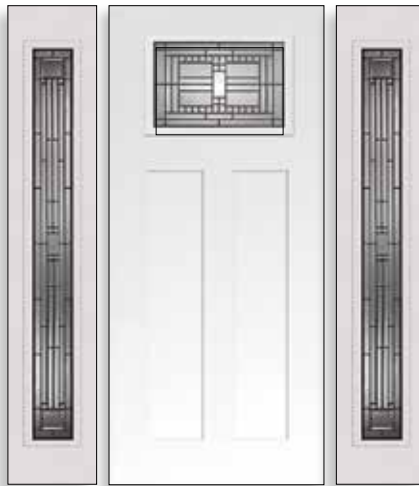

O764 / 2215 / O764