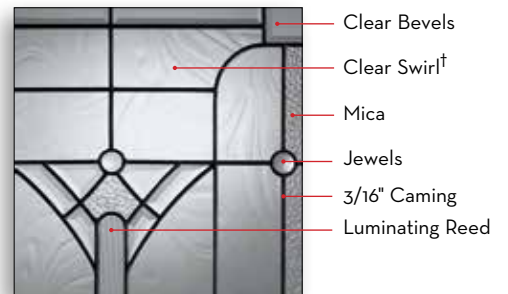

PRIVACY 5

● Privacy Guide. See pages 4 and 5.

† Swirl glass often contains small bubbles/surface imperfections. They are not considered defects. See page 6 for more information.

Patina

Glass Size: 2236
Door: Fiberglass SMO22