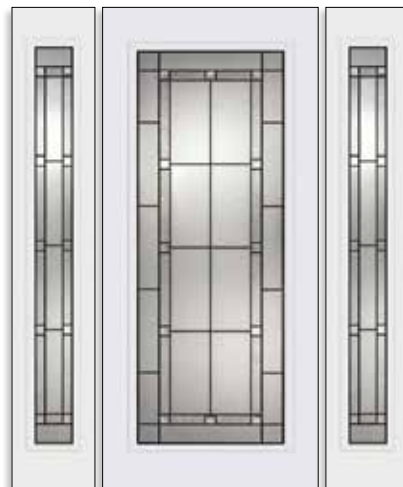

O764 / 2264 / O764