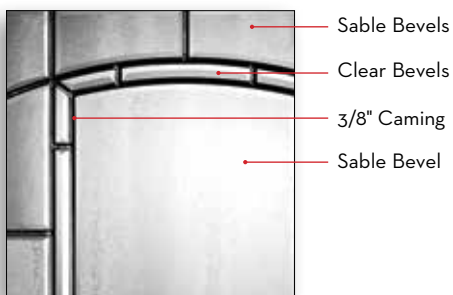

Patina

● Privacy Guide. See pages 4 and 5.