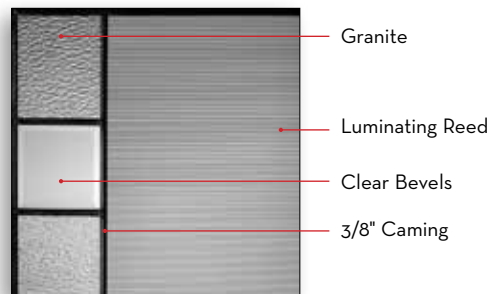

Glass size: 0764 / 2264
 Door: Fiberglass SMOOO
 Sidelite: Fiberglass SMO2R

2236 / 2236

0764 / 2215 (x3)

2264 / 0764

0848 / 2248 / 0848 with Custom Transom

0764 / 2215 / 0764

Patina

Mainlites and Sidelites are reversible. Simply rotate the insert to create the look that works for you.